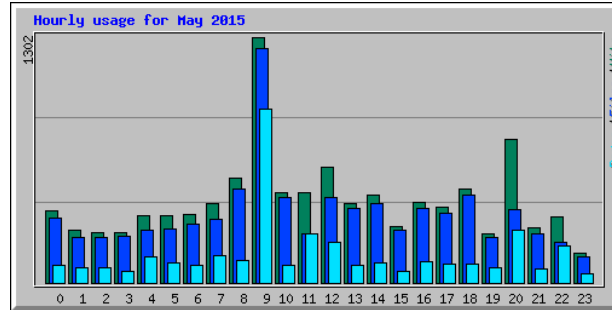

MAY 2015

Top 20 of 22 Total Entry Pages

#	Hits	Visits	URL
1	820	658	/
2	169	85	/news.php
3	141	57	/news-croy.php
4	124	55	/health/
5	117	51	/planning.php
6	113	47	/localgroups.php
7	100	46	/alerts.php

Top 100 of 403 Total URLs

#	Hits	KBytes	URL
1	820	6703	/
2	251	225	/lib/css/style.css
3	169	4407	/news.php
4	141	3430	/news-croy.php
5	124	2078	/health/
6	123	193824	/files/royalmail-21mar14.pdf
7	117	2634	/planning.php
8	113	801	/contact.php
9	113	2209	/localgroups.php
10	112	40476	/favicon.ico
11	107	1413	/neighbourhoodwatch.php
12	100	2117	/alerts.php
13	99	828	/people.php
14	95	1191	/localism.php
15	93	647765	/files/jun11.pdf