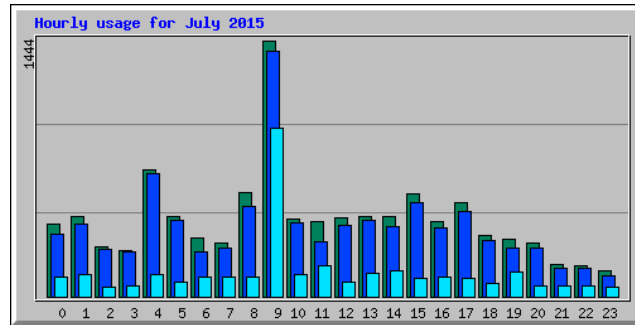

JULY 2015

Top 20 of 25 Total Entry Pages

#	Hits	Visits	URL
1	864	689	/
2	226	118	/news.php
3	150	56	/news-croy.php
4	121	53	/localgroups.php
5	113	44	/planning.php
6	140	35	/health/
7	102	33	/neighbourhoodwatch.php

Top 100 of 381 Total URLs

#	Hits	KBytes	URL
1	864	7093	/
2	256	218	/lib/css/style.css
3	226	6782	/news.php
4	150	3294	/news-croy.php
5	140	2221	/health/
6	124	44813	/favicon.ico
7	121	2430	/localgroups.php
8	113	2653	/planning.php
9	111	742	/contact.php
10	103	841	/people.php
11	102	1430	/neighbourhoodwatch.php
12	98	688	/magazines.php
13	87	1327445	/files/sum13.pdf
14	80	1110	/localism.php
15	76	1862	/alerts.php