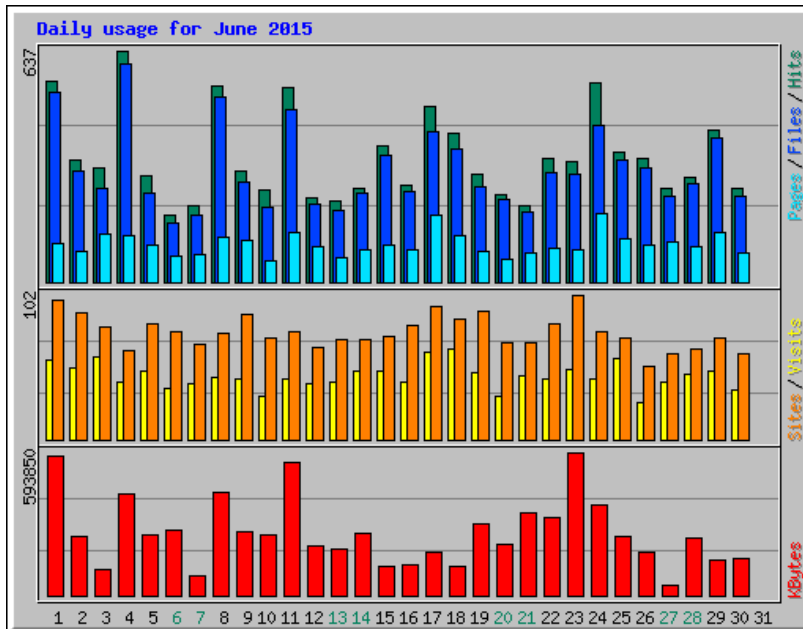

JUNE 2015

Top 20 of 23 Total Entry Pages

#	Hits	Visits	URL
1	880	728	/
2	148	66	/news.php
3	137	61	/news-croy.php
4	131	55	/localgroups.php
5	125	53	/health/
6	115	37	/people.php
7	111	34	/planning.php

Top 100 of 390 Total URLs

#	Hits	KBytes	URL
1	880	7405	/
2	303	283	/lib/css/style.css
3	148	3907	/news.php
4	138	49873	/favicon.ico
5	137	3261	/news-croy.php
6	131	2522	/localgroups.php
7	128	1951150	/files/sum13.pdf
8	127	840	/contact.php
9	125	2454	/health/
10	115	1028	/people.php
11	111	2453	/planning.php
12	107	1413	/neighbourhoodwatch.php
13	96	668660	/files/jun11.pdf
14	95	660	/magazines.php
15	90	481099	/files/apr14.pdf