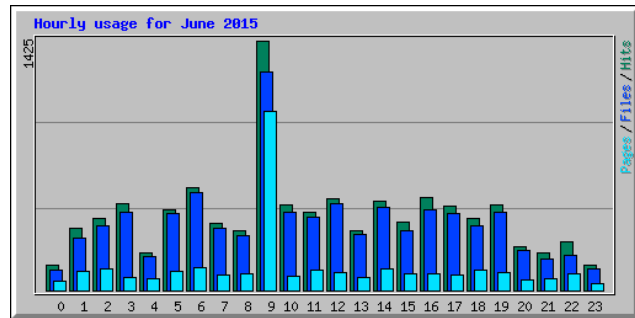

JUNE 2015

Top 20 of 23 Total Entry Pages

#	Hits	Visits	URL
1	880	728	/
2	148	66	/news.php
3	137	61	/news-croy.php
4	131	55	/localgroups.php
5	125	53	/health/
6	115	37	/people.php
7	111	34	/planning.php

Top 100 of 390 Total URLs

#	Hits	KBytes	URL
1	880	7405	/
2	303	283	/lib/css/style.css
3	148	3907	/news.php
4	138	49873	/favicon.ico
5	137	3261	/news-croy.php
6	131	2522	/localgroups.php
7	128	1951150	/files/sum13.pdf
8	127	840	/contact.php
9	125	2454	/health/
10	115	1028	/people.php
11	111	2453	/planning.php
12	107	1413	/neighbourhoodwatch.php
13	96	668660	/files/jun11.pdf
14	95	660	/magazines.php
15	90	481099	/files/apr14.pdf