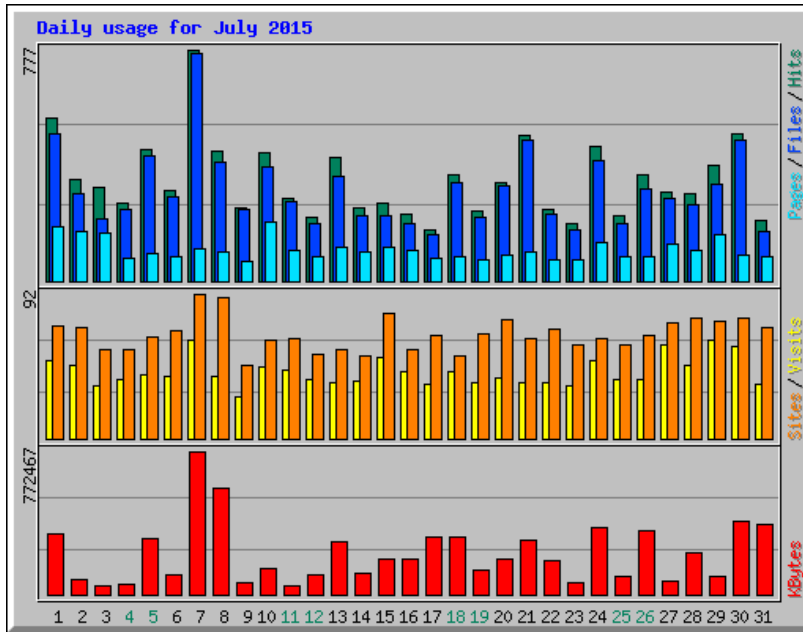

JULY 2015

Top 20 of 25 Total Entry Pages

#	Hits	Visits	URL
1	864	689	/
2	226	118	/news.php
3	150	56	/news-croy.php
4	121	53	/localgroups.php
5	113	44	/planning.php
6	140	35	/health/
7	102	33	/neighbourhoodwatch.php

Top 100 of 381 Total URLs

#	Hits	KBytes	URL
1	864	7093	/
2	256	218	/lib/css/style.css
3	226	6782	/news.php
4	150	3294	/news-croy.php
5	140	2221	/health/
6	124	44813	/favicon.ico
7	121	2430	/localgroups.php
8	113	2653	/planning.php
9	111	742	/contact.php
10	103	841	/people.php
11	102	1430	/neighbourhoodwatch.php
12	98	688	/magazines.php
13	87	1327445	/files/sum13.pdf
14	80	1110	/localism.php
15	76	1862	/alerts.php