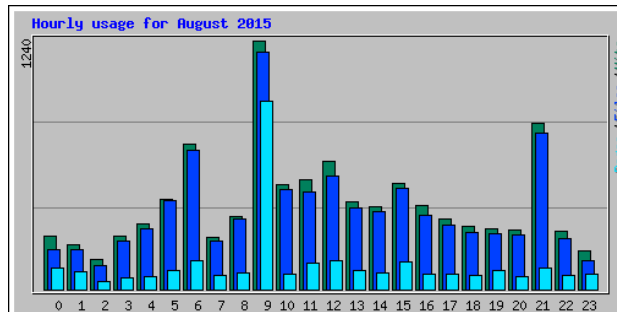

AUGUST 2015

Top 20 of 23 Total Entry Pages

#	Hits	Visits	URL
1	889	785	/
2	192	82	/news.php
3	126	46	/planning.php
4	124	45	/contact.php
5	118	44	/news-croy.php
6	103	37	/neighbourhoodwatch.php
7	99	34	/localgroups.php

Top 100 of 402 Total URLs

#	Hits	KBytes	URL
1	889	7311	/
2	231	177	/lib/css/style.css
3	192	5178	/news.php
4	126	2908	/planning.php
5	124	880	/contact.php
6	118	2447	/news-croy.php
7	117	1783770	/files/sum13.pdf
8	106	896	/people.php
9	103	1364	/neighbourhoodwatch.php
10	102	36862	/favicon.ico
11	99	2186	/localgroups.php
12	99	673	/magazines.php
13	98	652985	/files/may10.pdf
14	95	1726	/health/
15	92	486451	/files/apr14.pdf