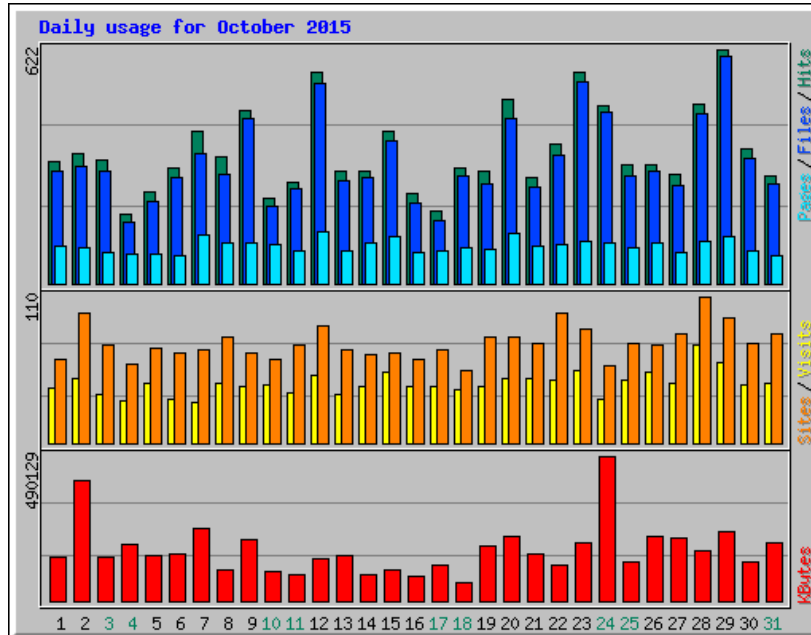

OCTOBER 2015

Top 20 of 23 Total Entry Pages

#	Hits	Visits	URL
1	863	731	/
2	176	95	/localism.php
3	229	74	/news.php
4	122	47	/health/
5	111	46	/localgroups.php
6	135	46	/news-croy.php
7	110	42	/contact.php

Top 100 of 415 Total URLs

#	Hits	KBytes	URI
1	863	7138	/
2	261	193	/lib/css/style.css
3	229	5624	/news.php
4	176	2038	/localism.php
5	143	49277	/favicon.ico
6	135	2725	/news-croy.php
7	122	2150	/health/
8	111	2249	/localgroups.php
9	110	818	/contact.php
10	108	2612	/planning.php
11	101	1389	/neighbourhoodwatch.php
12	100	844	/people.php
13	86	1896	/alerts.php
14	86	664	/magazines.php
15	76	406170	/files/apr14.pdf