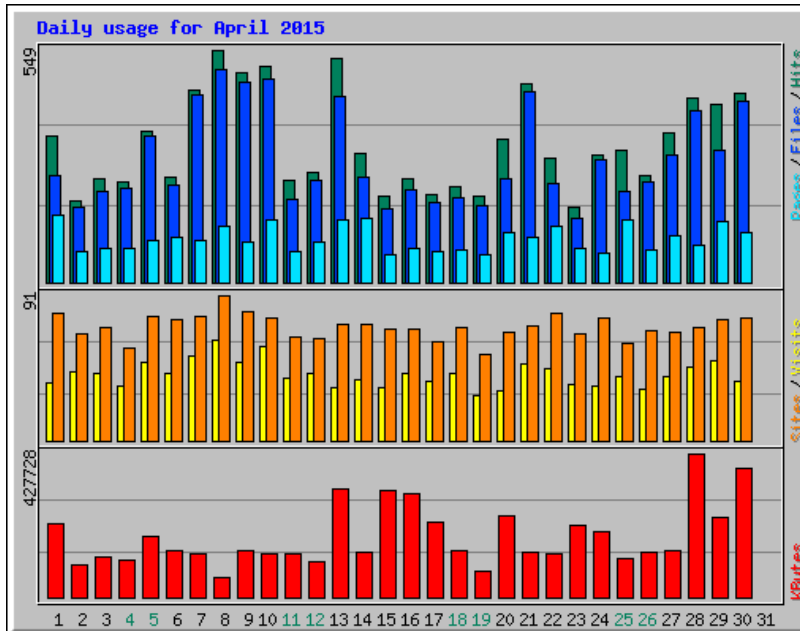

APRIL 2015

Top 16 of 16 Total Entry Pages

#	Hits	Visits	URL
1	883	713	/
2	203	89	/news.php
3	132	53	/news-croy.php
4	129	50	/planning.php
5	115	49	/localgroups.php
6	83	32	/alerts.php
7	97	32	/contact.php

Top 100 of 335 Total URLs

#	Hits	KBytes	URL
1	883	7500	/
2	296	273	/lib/css/style.css
3	203	5655	/news.php
4	132	5674	/news-croy.php
5	131	207608	/files/royalmail-21mar14.pdf
6	129	2958	/planning.php
7	127	45897	/favicon.ico
8	115	2383	/localgroups.php
9	103	906	/people.php
10	99	689	/magazines.php
11	97	737	/contact.php
12	94	1375	/neighbourhoodwatch.php
13	83	2189	/alerts.php
14	81	1144	/localism.php
15	75	1106052	/files/sum13.pdf