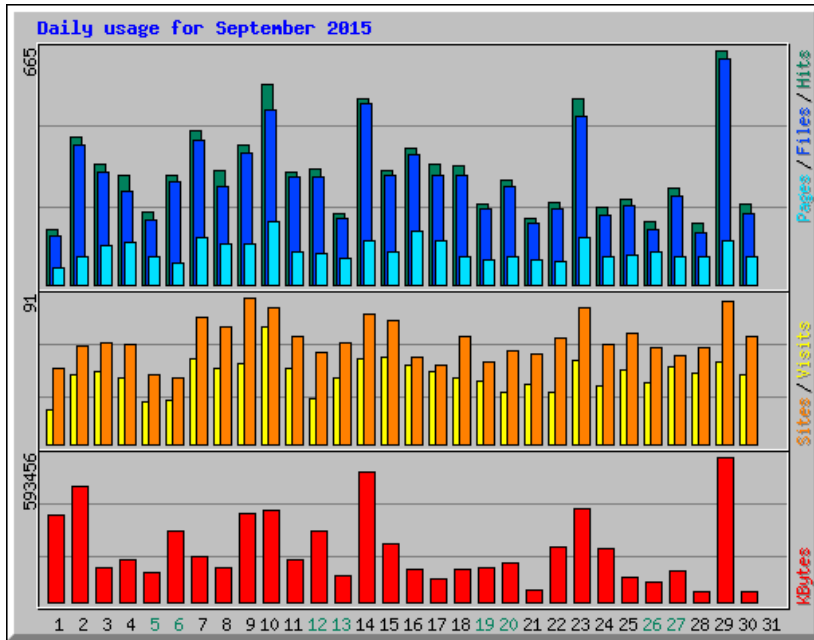

SEPTEMBER 2015

Top 20 of 23 Total Entry Pages

#	Hits	Visits	URL
1	936	798	/
2	161	62	/news.php
3	110	43	/contact.php
4	114	43	/news-croy.php
5	107	41	/localgroups.php
6	99	36	/neighbourhoodwatch.php
7	92	34	/health/

Top 100 of 386 Total URLs

#	Hits	KBytes	URL
1	936	7236	/
2	253	187	/lib/css/style.css
3	161	4608	/news.php
4	125	44701	/favicon.ico
5	114	2563	/news-croy.php
6	110	711	/contact.php
7	107	1978	/localgroups.php
8	105	2396	/planning.php
9	99	1438	/neighbourhoodwatch.php
10	97	794	/people.php
11	92	1739	/health/
12	85	590	/magazines.php
13	78	512694	/files/may10.pdf
14	76	1053	/localism.php
15	74	2	/sendform.php