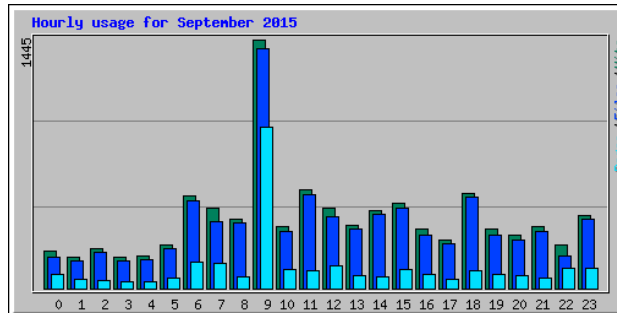

SEPTEMBER 2015

Top 20 of 23 Total Entry Pages

#	Hits	Visits	URL
1	936	798	/
2	161	62	/news.php
3	110	43	/contact.php
4	114	43	/news-croy.php
5	107	41	/localgroups.php
6	99	36	/neighbourhoodwatch.php
7	92	34	/health/

Top 100 of 386 Total URLs

#	Hits	KBytes	URL
1	936	7236	/
2	253	187	/lib/css/style.css
3	161	4608	/news.php
4	125	44701	/favicon.ico
5	114	2563	/news-croy.php
6	110	711	/contact.php
7	107	1978	/localgroups.php
8	105	2396	/planning.php
9	99	1438	/neighbourhoodwatch.php
10	97	794	/people.php
11	92	1739	/health/
12	85	590	/magazines.php
13	78	512694	/files/may10.pdf
14	76	1053	/localism.php
15	74	2	/sendform.php