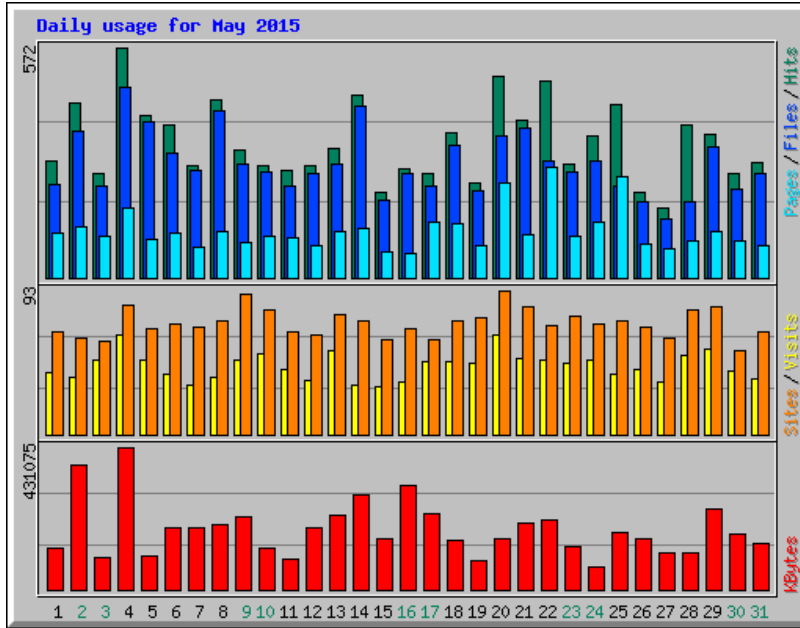

MAY 2015

Top 20 of 22 Total Entry Pages

#	Hits	Visits	URL
1	820	658	/
2	169	85	/news.php
3	141	57	/news-croy.php
4	124	55	/health/
5	117	51	/planning.php
6	113	47	/localgroups.php
7	100	46	/alerts.php

Top 100 of 403 Total URLs

#	Hits	KBytes	URL
1	820	6703	/
2	251	225	/lib/css/style.css
3	169	4407	/news.php
4	141	3430	/news-croy.php
5	124	2078	/health/
6	123	193824	/files/royalmail-21mar14.pdf
7	117	2634	/planning.php
8	113	801	/contact.php
9	113	2209	/localgroups.php
10	112	40476	/favicon.ico
11	107	1413	/neighbourhoodwatch.php
12	100	2117	/alerts.php
13	99	828	/people.php
14	95	1191	/localism.php
15	93	647765	/files/jun11.pdf