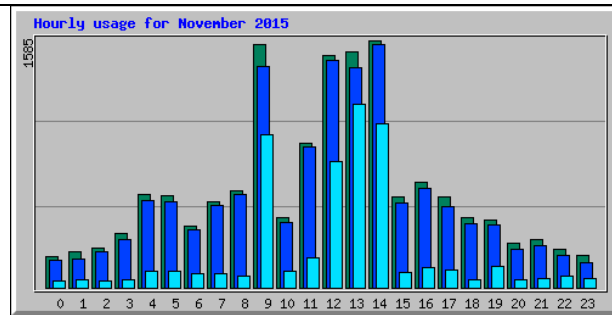

NOVEMBER 2015

Top 20 of 22 Total Entry Pages

#	Hits	Visits	URL
1	3565	695	/
2	181	78	/news.php
3	126	52	/localism.php
4	156	51	/news-croy.php
5	125	46	/localgroups.php
6	105	43	/health/
7	112	37	/planning.php

Top 100 of 491 Total URLs

#	Hits	KBytes	URI
1	3565	51523	/
2	239	175	/lib/css/style.css
3	181	4624	/news.php
4	177	63473	/favicon.ico
5	156	3164	/news-croy.php
6	126	2042	/localism.php
7	125	2391	/localgroups.php
8	112	2597	/planning.php
9	107	925	/people.php
10	105	2191	/health/
11	104	808	/contact.php
12	91	633364	/files/jun11.pdf
13	88	1248	/neighbourhoodwatch.php
14	83	634	/magazines.php
15	81	1946	/alerts.php