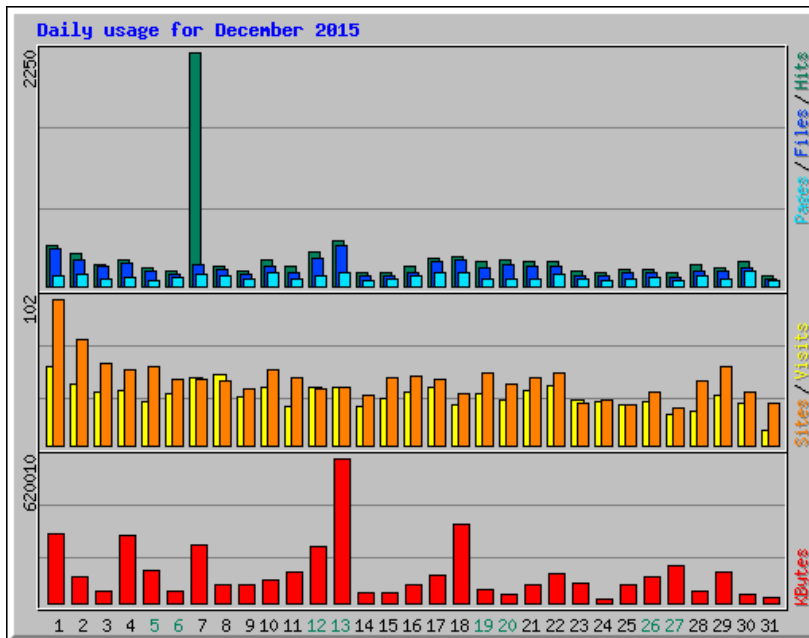

Web Site statistics
01 April 2015 to
31 December 2015

DECEMBER 2015

Top 20 of 23 Total Entry Pages

#	Hits	Visits	URL
1	700	546	/
2	188	60	/news.php
3	119	53	/localism.php
4	122	53	/news-croy.php
5	111	38	/people.php
6	111	36	/planning.php
7	107	29	/contact.php