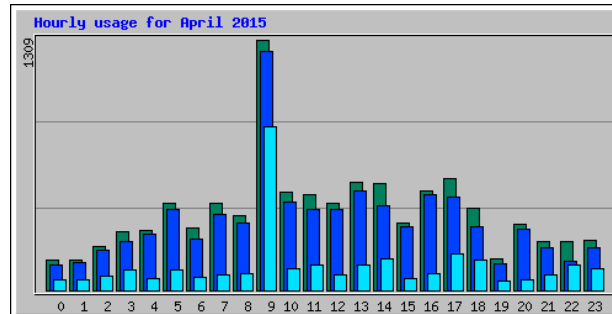

APRIL 2015

Top 16 of 16 Total Entry Pages

#	Hits	Visits	URL
1	883	713	/
2	203	89	/news.php
3	132	53	/news-croy.php
4	129	50	/planning.php
5	115	49	/localgroups.php
6	83	32	/alerts.php
7	97	32	/contact.php

Top 100 of 335 Total URLs

#	Hits	KBytes	URL
1	883	7500	/
2	296	273	/lib/css/style.css
3	203	5655	/news.php
4	132	5674	/news-croy.php
5	131	207608	/files/royalmail-21mar14.pdf
6	129	2958	/planning.php
7	127	45897	/favicon.ico
8	115	2383	/localgroups.php
9	103	906	/people.php
10	99	689	/magazines.php
11	97	737	/contact.php
12	94	1375	/neighbourhoodwatch.php
13	83	2189	/alerts.php
14	81	1144	/localism.php
15	75	1106052	/files/sum13.pdf