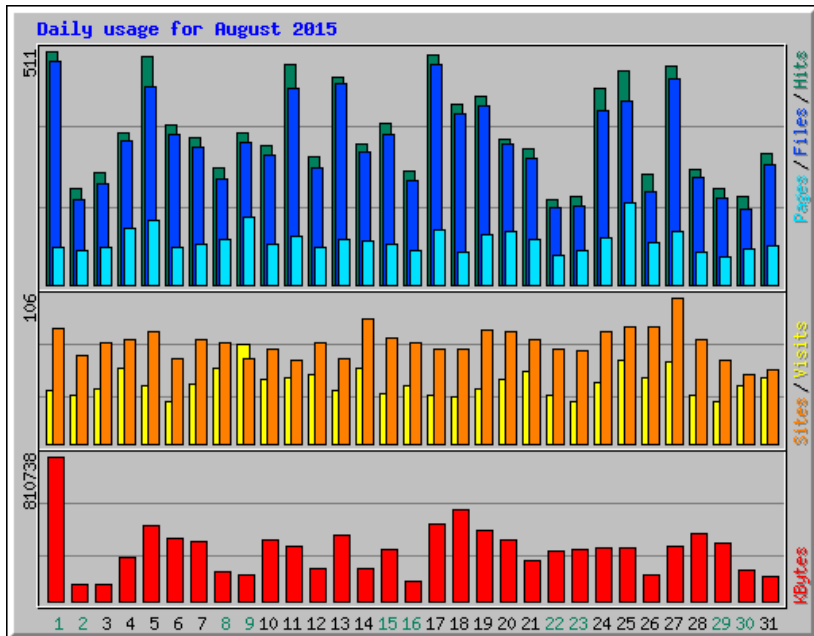

AUGUST 2015

Top 20 of 23 Total Entry Pages

#	Hits	Visits	URL
1	889	785	/
2	192	82	/news.php
3	126	46	/planning.php
4	124	45	/contact.php
5	118	44	/news-croy.php
6	103	37	/neighbourhoodwatch.php
7	99	34	/localgroups.php

Top 100 of 402 Total URLs

#	Hits	KBytes	URL
1	889	7311	/
2	231	177	/lib/css/style.css
3	192	5178	/news.php
4	126	2908	/planning.php
5	124	880	/contact.php
6	118	2447	/news-croy.php
7	117	1783770	/files/sum13.pdf
8	106	896	/people.php
9	103	1364	/neighbourhoodwatch.php
10	102	36862	/favicon.ico
11	99	2186	/localgroups.php
12	99	673	/magazines.php
13	98	652985	/files/may10.pdf
14	95	1726	/health/
15	92	486451	/files/apr14.pdf