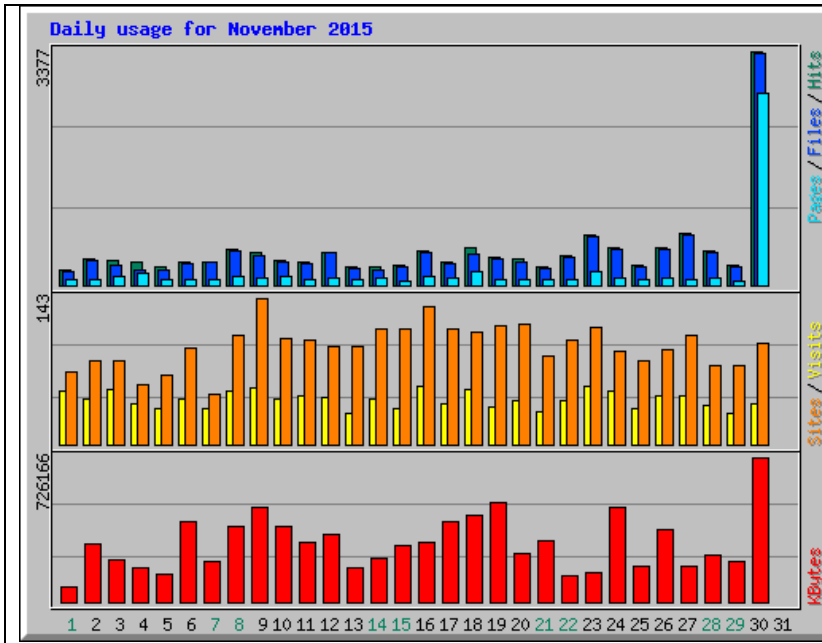

NOVEMBER 2015

Top 20 of 22 Total Entry Pages

#	Hits	Visits	URL
1	3565	695	/
2	181	78	/news.php
3	126	52	/localism.php
4	156	51	/news-croy.php
5	125	46	/localgroups.php
6	105	43	/health/
7	112	37	/planning.php

Top 100 of 491 Total URLs

#	Hits	KBytes	URI
1	3565	51523	/
2	239	175	/lib/css/style.css
3	181	4624	/news.php
4	177	63473	/favicon.ico
5	156	3164	/news-croy.php
6	126	2042	/localism.php
7	125	2391	/localgroups.php
8	112	2597	/planning.php
9	107	925	/people.php
10	105	2191	/health/
11	104	808	/contact.php
12	91	633364	/files/jun11.pdf
13	88	1248	/neighbourhoodwatch.php
14	83	634	/magazines.php
15	81	1946	/alerts.php