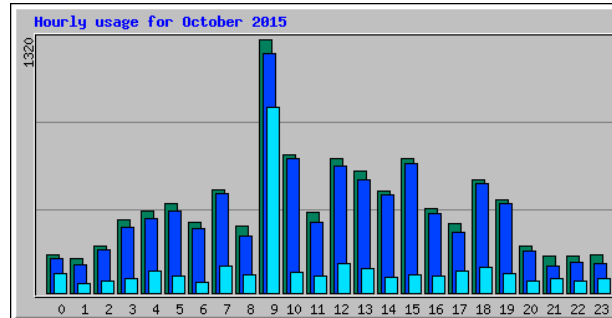

OCTOBER 2015

Top 20 of 23 Total Entry Pages

#	Hits	Visits	URL
1	863	731	/
2	176	95	/localism.php
3	229	74	/news.php
4	122	47	/health/
5	111	46	/localgroups.php
6	135	46	/news-croy.php
7	110	42	/contact.php

Top 100 of 415 Total URLs

#	Hits	KBytes	URI
1	863	7138	/
2	261	193	/lib/css/style.css
3	229	5624	/news.php
4	176	2038	/localism.php
5	143	49277	/favicon.ico
6	135	2725	/news-croy.php
7	122	2150	/health/
8	111	2249	/localgroups.php
9	110	818	/contact.php
10	108	2612	/planning.php
11	101	1389	/neighbourhoodwatch.php
12	100	844	/people.php
13	86	1896	/alerts.php
14	86	664	/magazines.php
15	76	406170	/files/apr14.pdf