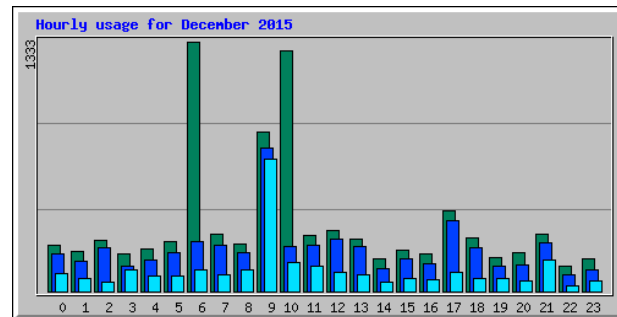

Web Site statistics
01 April 2015 to
31 December 2015

DECEMBER 2015

Top 20 of 23 Total Entry Pages

#	Hits	Visits	URL
1	700	546	/
2	188	60	/news.php
3	119	53	/localism.php
4	122	53	/news-croy.php
5	111	38	/people.php
6	111	36	/planning.php
7	107	29	/contact.php