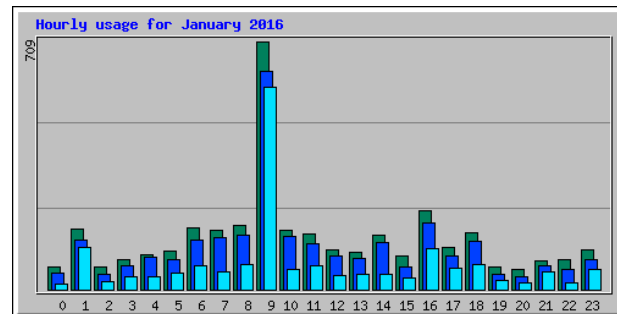

Web Site statistics 01 January 2016 to 31 August 2016

January 2016

Top 20 of 23 Total Entry Pages

#	Hits	Visits	URL
1	416	309	/
2	109	34	/news.php
3	76	32	/news-croy.php
4	54	22	/alerts.php
5	83	22	/localgroups.php
6	64	22	/localism.php
7	71	20	/neighbourhoodwatch.php