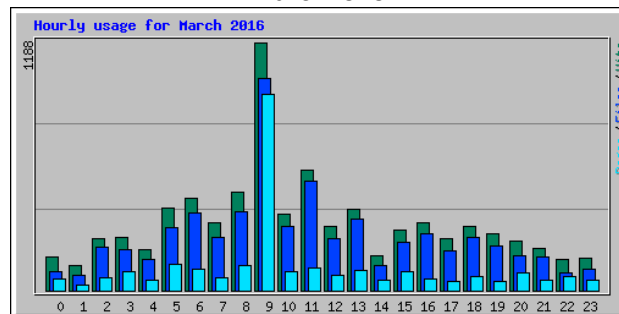

March 2016

Top 20 of 21 Total Entry Pages

#	Hits	Visits	URL
1	623	494	/
2	236	63	/news.php
3	115	36	/health/
4	90	33	/localism.php
5	93	33	/news-croy.php
6	104	30	/localgroups.php
7	98	28	/planning.php

Top 100 of 441 Total URLs

#	Hits	KBytes	URL
1	623	5411	/
2	236	6779	/news.php
3	115	2603	/health/
4	109	930	/people.php
5	104	2227	/localgroups.php
6	99	76	/lib/css/style.css
7	98	2689	/planning.php
8	93	2347	/news-croy.php
9	90	2318	/localism.php
10	86	1211	/neighbourhoodwatch.php
11	85	682	/contact.php
12	76	602	/magazines.php
13	73	400	/sponsors.php
14	70	1743	/alerts.php
15	64	23129	/favicon.ico
16	64	1413	/health/ho.php