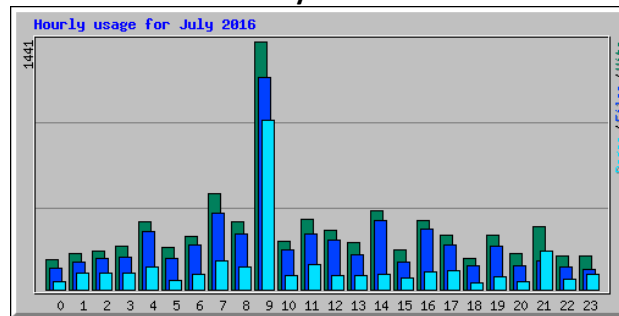

July 2016

Top 20 of 24 Total Entry Pages

#	Hits	Visits	URL
1	702	492	/
2	191	71	/news.php
3	137	61	/news-croy.php
4	158	38	/people.php
5	140	36	/localgroups.php
6	110	35	/health/
7	92	29	/localism.php

Top 100 of 486 Total URLs

#	Hits	KBytes	URL
1	702	6812	/
2	191	5883	/news.php
3	158	1402	/people.php
4	140	3463	/localgroups.php
5	137	3779	/news-croy.php
6	133	4335	/planning.php
7	129	962	/contact.php
8	119	1962	/neighbourhoodwatch.php
9	115	958	/magazines.php
10	110	2403	/health/
11	106	117	/lib/css/style.css
12	99	622	/sponsors.php
13	92	2309	/localism.php
14	65	0	/sendform.php
15	65	666	/survey.php
16	63	0	/surveyform.php