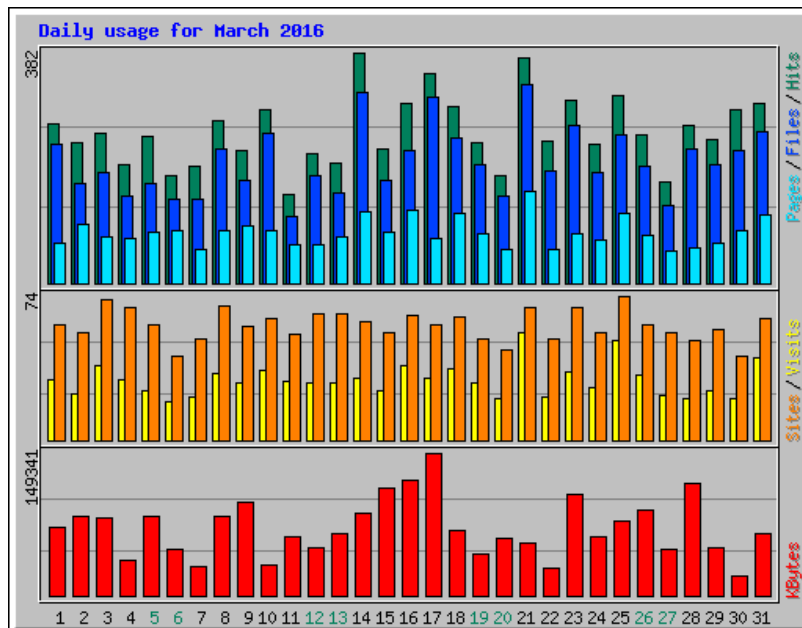

March 2016

Top 20 of 21 Total Entry Pages

#	Hits	Visits	URL
1	623	494	/
2	236	63	/news.php
3	115	36	/health/
4	90	33	/localism.php
5	93	33	/news-croy.php
6	104	30	/localgroups.php
7	98	28	/planning.php

Top 100 of 441 Total URLs

#	Hits	KBytes	URL
1	623	5411	/
2	236	6779	/news.php
3	115	2603	/health/
4	109	930	/people.php
5	104	2227	/localgroups.php
6	99	76	/lib/css/style.css
7	98	2689	/planning.php
8	93	2347	/news-croy.php
9	90	2318	/localism.php
10	86	1211	/neighbourhoodwatch.php
11	85	682	/contact.php
12	76	602	/magazines.php
13	73	400	/sponsors.php
14	70	1743	/alerts.php
15	64	23129	/favicon.ico
16	64	1413	/health/ho.php