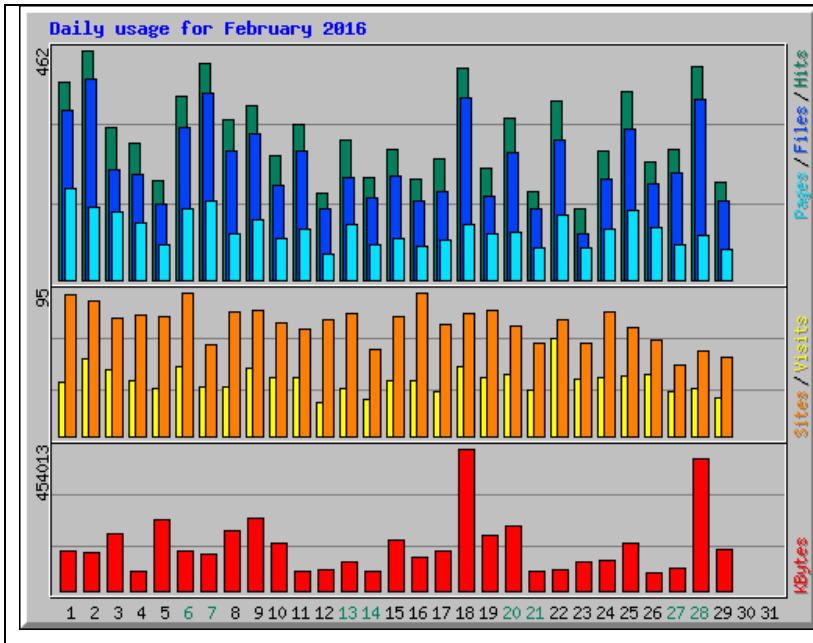

February 2016

Top 20 of 23 Total Entry Pages

#	Hits	Visits	URL
1	727	563	/
2	227	81	/news.php
3	125	51	/localism.php
4	112	36	/health/
5	112	34	/news-croy.php
6	121	33	/planning.php
7	136	30	/localgroups.php

Top 100 of 475 Total URLs

#	Hits	KBytes	URL
1	727	6300	/
2	227	5848	/news.php
3	136	2544	/localgroups.php
4	134	948	/people.php
5	125	2739	/localism.php
6	121	3222	/planning.php
7	112	2461	/health/
8	112	2514	/news-croy.php
9	98	724	/contact.php
10	94	1397	/neighbourhoodwatch.php
11	89	710	/magazines.php
12	87	2093	/alerts.php
13	76	463	/sponsors.php
14	71	763	/health/ppirg.php
15	70	774	/survey.php
16	69	1	/sendform.php