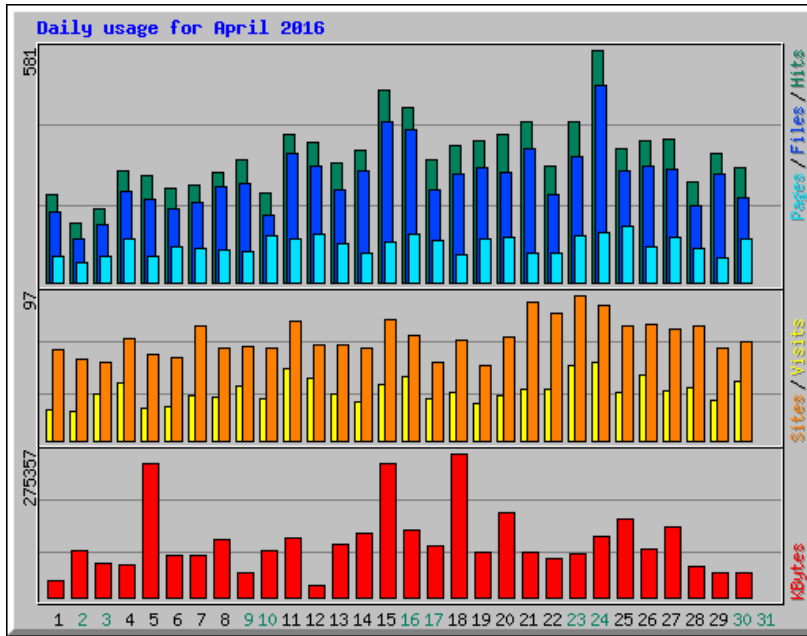

April 2016

Top 20 of 23 Total Entry Pages

#	Hits	Visits	URL
1	747	602	/
2	308	87	/news.php
3	91	35	/localism.php
4	105	28	/health/
5	118	28	/localgroups.php
6	94	24	/planning.php
7	78	21	/news-croy.php

Top 100 of 504 Total URLs

#	Hits	KBytes	URL
1	747	6482	/
2	308	8251	/news.php
3	118	2291	/localgroups.php
4	106	815	/people.php
5	105	2331	/health/
6	105	80	/lib/css/style.css
7	96	638	/contact.php
8	94	2475	/planning.php
9	91	2195	/localism.php
10	90	629	/magazines.php
11	81	29273	/favicon.ico
12	79	415	/sponsors.php
13	78	1947	/news-croy.php
14	73	1127	/neighbourhoodwatch.php
15	67	315	/image.php
16	67	1	/sendform.php