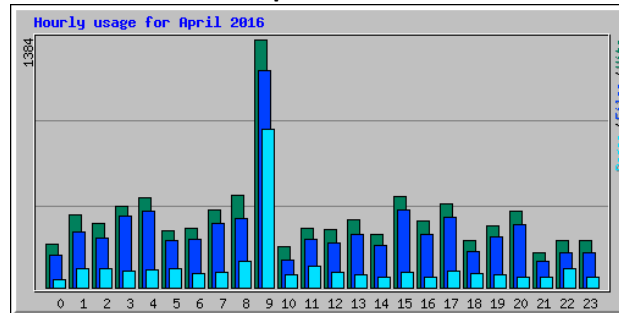

April 2016

Top 20 of 23 Total Entry Pages

#	Hits	Visits	URL
1	747	602	/
2	308	87	/news.php
3	91	35	/localism.php
4	105	28	/health/
5	118	28	/localgroups.php
6	94	24	/planning.php
7	78	21	/news-croy.php

Top 100 of 504 Total URLs

#	Hits	KBytes	URL
1	747	6482	/
2	308	8251	/news.php
3	118	2291	/localgroups.php
4	106	815	/people.php
5	105	2331	/health/
6	105	80	/lib/css/style.css
7	96	638	/contact.php
8	94	2475	/planning.php
9	91	2195	/localism.php
10	90	629	/magazines.php
11	81	29273	/favicon.ico
12	79	415	/sponsors.php
13	78	1947	/news-croy.php
14	73	1127	/neighbourhoodwatch.php
15	67	315	/image.php
16	67	1	/sendform.php