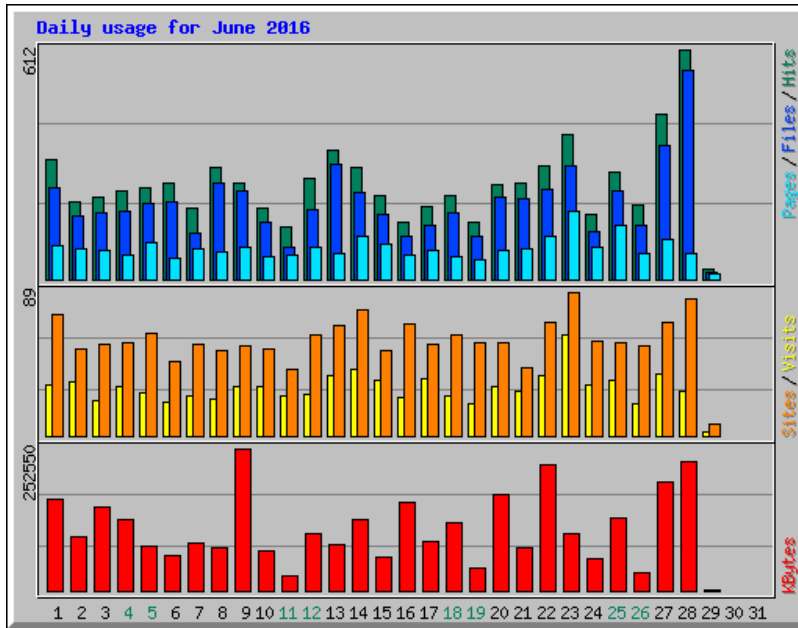

June 2016

Top 20 of 23 Total Entry Pages

#	Hits	Visits	URL
1	560	427	/
2	155	66	/news.php
3	93	42	/localism.php
4	123	37	/localgroups.php
5	93	33	/news-croy.php
6	92	29	/health/
7	132	27	/people.php

Top 100 of 543 Total URLs

#	Hits	KBytes	URL
1	560	5399	/
2	155	4849	/news.php
3	132	1124	/people.php
4	123	2902	/localgroups.php
5	98	731	/contact.php
6	97	107	/lib/css/style.css
7	93	2130	/localism.php
8	93	2423	/news-croy.php
9	92	2021	/health/
10	87	2360	/planning.php
11	78	1089	/neighbourhoodwatch.php
12	75	523	/magazines.php
13	66	335	/sponsors.php
14	60	1449	/alerts.php
15	59	0	/sendform.php
16	56	0	/surveyform.php