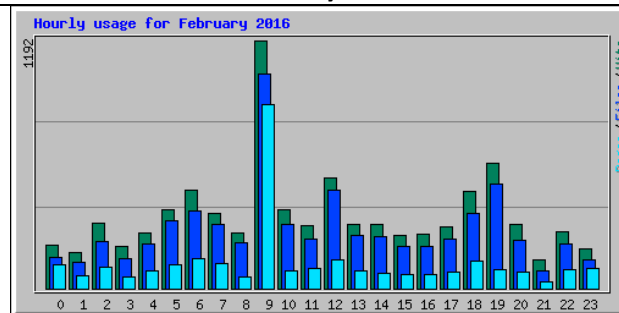

February 2016

Top 20 of 23 Total Entry Pages

#	Hits	Visits	URL
1	727	563	/
2	227	81	/news.php
3	125	51	/localism.php
4	112	36	/health/
5	112	34	/news-croy.php
6	121	33	/planning.php
7	136	30	/localgroups.php

Top 100 of 475 Total URLs

#	Hits	KBytes	URL
1	727	6300	/
2	227	5848	/news.php
3	136	2544	/localgroups.php
4	134	948	/people.php
5	125	2739	/localism.php
6	121	3222	/planning.php
7	112	2461	/health/
8	112	2514	/news-croy.php
9	98	724	/contact.php
10	94	1397	/neighbourhoodwatch.php
11	89	710	/magazines.php
12	87	2093	/alerts.php
13	76	463	/sponsors.php
14	71	763	/health/ppirg.php
15	70	774	/survey.php
16	69	1	/sendform.php