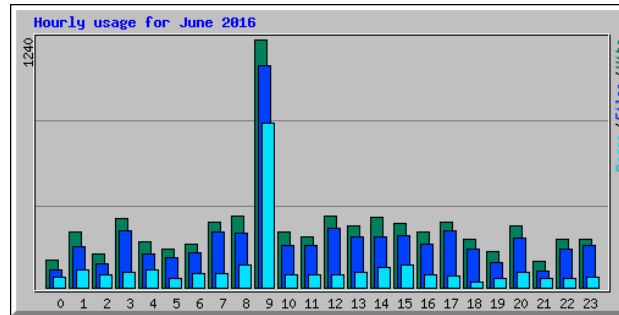

June 2016

Top 20 of 23 Total Entry Pages

#	Hits	Visits	URL
1	560	427	/
2	155	66	/news.php
3	93	42	/localism.php
4	123	37	/localgroups.php
5	93	33	/news-croy.php
6	92	29	/health/
7	132	27	/people.php

Top 100 of 543 Total URLs

#	Hits	KBytes	URL
1	560	5399	/
2	155	4849	/news.php
3	132	1124	/people.php
4	123	2902	/localgroups.php
5	98	731	/contact.php
6	97	107	/lib/css/style.css
7	93	2130	/localism.php
8	93	2423	/news-croy.php
9	92	2021	/health/
10	87	2360	/planning.php
11	78	1089	/neighbourhoodwatch.php
12	75	523	/magazines.php
13	66	335	/sponsors.php
14	60	1449	/alerts.php
15	59	0	/sendform.php
16	56	0	/surveyform.php