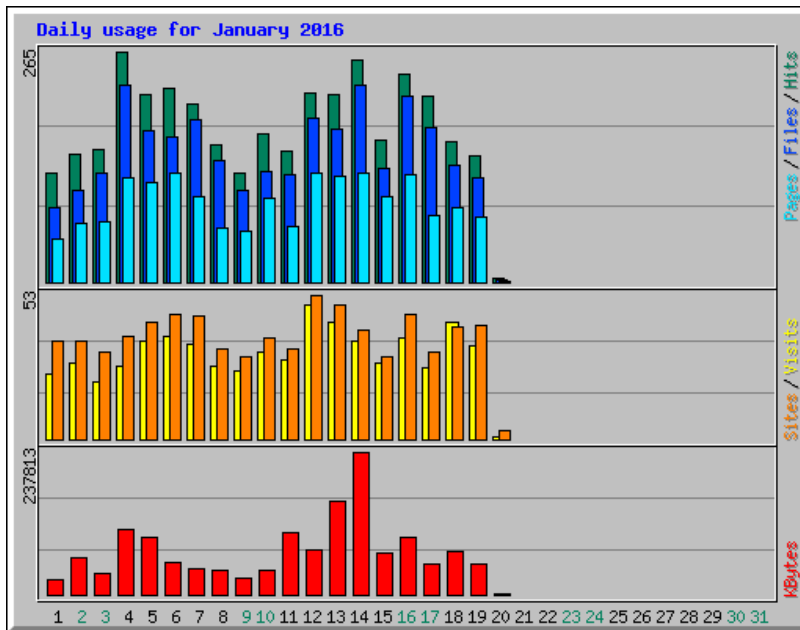

Web Site statistics 01 January 2016 to 31 August 2016

January 2016

Top 20 of 23 Total Entry Pages

#	Hits	Visits	URL
1	416	309	/
2	109	34	/news.php
3	76	32	/news-croy.php
4	54	22	/alerts.php
5	83	22	/localgroups.php
6	64	22	/localism.php
7	71	20	/neighbourhoodwatch.php