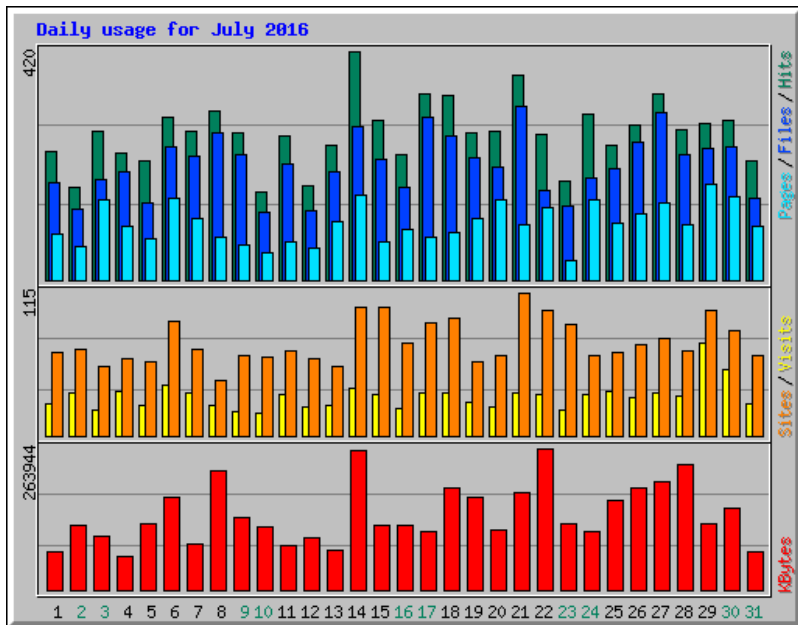

July 2016

Top 20 of 24 Total Entry Pages

#	Hits	Visits	URL
1	702	492	/
2	191	71	/news.php
3	137	61	/news-croy.php
4	158	38	/people.php
5	140	36	/localgroups.php
6	110	35	/health/
7	92	29	/localism.php

Top 100 of 486 Total URLs

#	Hits	KBytes	URL
1	702	6812	/
2	191	5883	/news.php
3	158	1402	/people.php
4	140	3463	/localgroups.php
5	137	3779	/news-croy.php
6	133	4335	/planning.php
7	129	962	/contact.php
8	119	1962	/neighbourhoodwatch.php
9	115	958	/magazines.php
10	110	2403	/health/
11	106	117	/lib/css/style.css
12	99	622	/sponsors.php
13	92	2309	/localism.php
14	65	0	/sendform.php
15	65	666	/survey.php
16	63	0	/surveyform.php