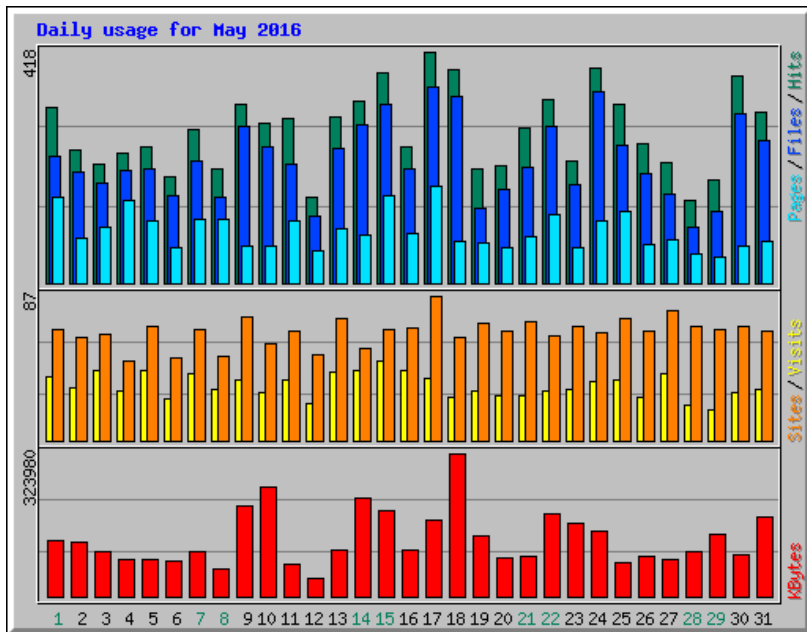

May 2016

Top 20 of 23 Total Entry Pages

#	Hits	Visits	URL
1	710	529	/
2	271	74	/news.php
3	109	35	/health/
4	116	33	/localgroups.php
5	128	31	/people.php
6	105	30	/neighbourhoodwatch.php
7	100	29	/news-croy.php

Top 100 of 502 Total URLs

#	Hits	KBytes	URL
1	710	6579	/
2	271	8162	/news.php
3	128	1027	/people.php
4	124	128	/lib/css/style.css
5	118	762	/contact.php
6	116	2726	/localgroups.php
7	109	2184	/health/
8	105	1443	/neighbourhoodwatch.php
9	101	2906	/planning.php
10	100	2358	/news-croy.php
11	91	697	/magazines.php
12	84	2171	/localism.php
13	83	480	/sponsors.php
14	70	1762	/alerts.php
15	70	1	/sendform.php
16	67	24214	/favicon.ico