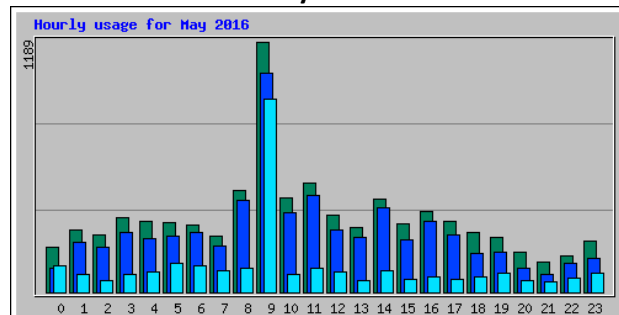

May 2016

Top 20 of 23 Total Entry Pages

#	Hits	Visits	URL
1	710	529	/
2	271	74	/news.php
3	109	35	/health/
4	116	33	/localgroups.php
5	128	31	/people.php
6	105	30	/neighbourhoodwatch.php
7	100	29	/news-croy.php

Top 100 of 502 Total URLs

#	Hits	KBytes	URL
1	710	6579	/
2	271	8162	/news.php
3	128	1027	/people.php
4	124	128	/lib/css/style.css
5	118	762	/contact.php
6	116	2726	/localgroups.php
7	109	2184	/health/
8	105	1443	/neighbourhoodwatch.php
9	101	2906	/planning.php
10	100	2358	/news-croy.php
11	91	697	/magazines.php
12	84	2171	/localism.php
13	83	480	/sponsors.php
14	70	1762	/alerts.php
15	70	1	/sendform.php
16	67	24214	/favicon.ico